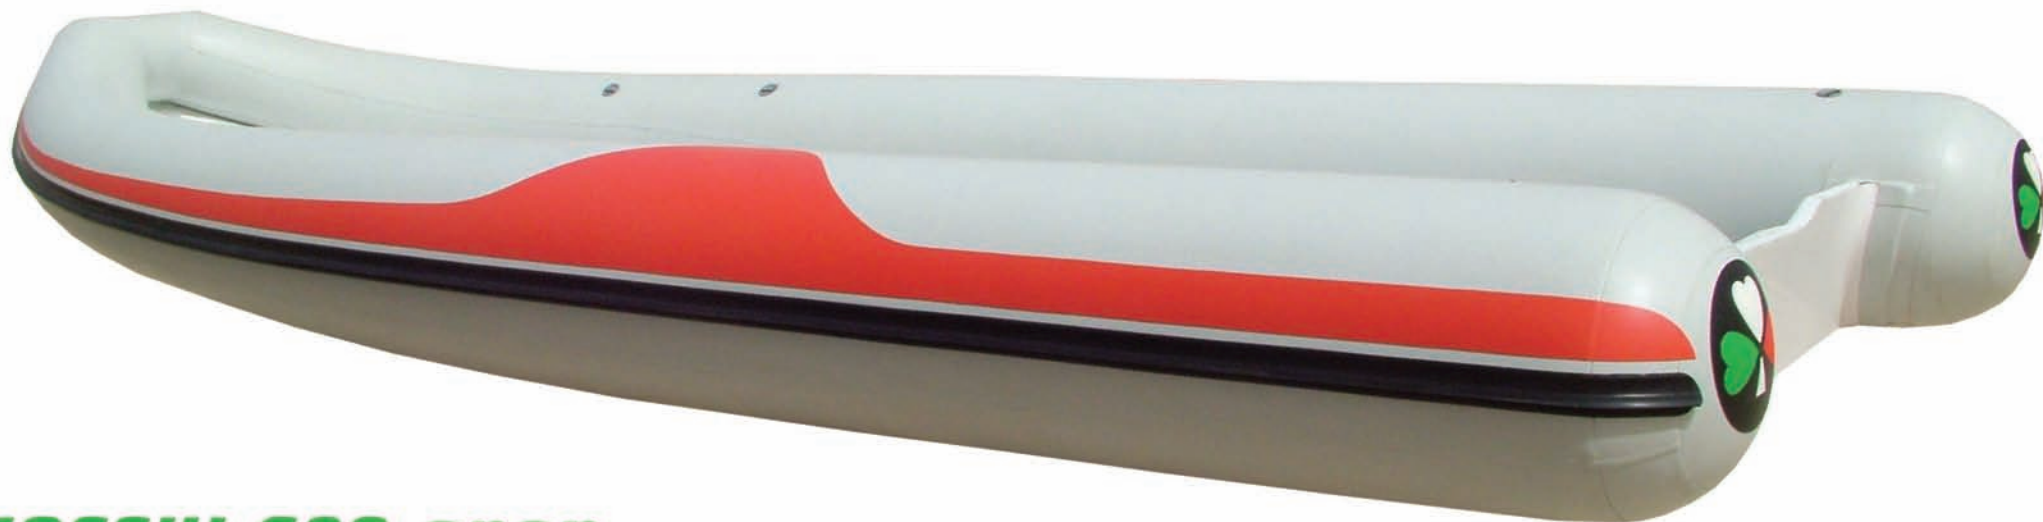

FOCCHI

Monoshell Series

FOCCHI 620 open

Focchi Monoshell series are made of high quality Hypalon Neoprene coated fabric.

The Monoshell series is composed by row inflatable boats, monoshell, which can be used in racing competitions. The Racing boats, being very wide and spacious, can be easily used for working purposes, such as transport or fishing.

Warranty: 24 months

In order to offer a fully personalised product, dimension and weight can be discussed with the owner.

	FOCCHI 620 open	FOCCHI 680 open	FOCCHI 800 open	FOCCHI 1000 open
Overall length (cm)	620	685	787	998
Overall width (cm)	255	255	305	340
Compartments (n.)	6	6	6	8
Passengers capacity (n.)	10	14	16	20
Design category	B	B	B	B