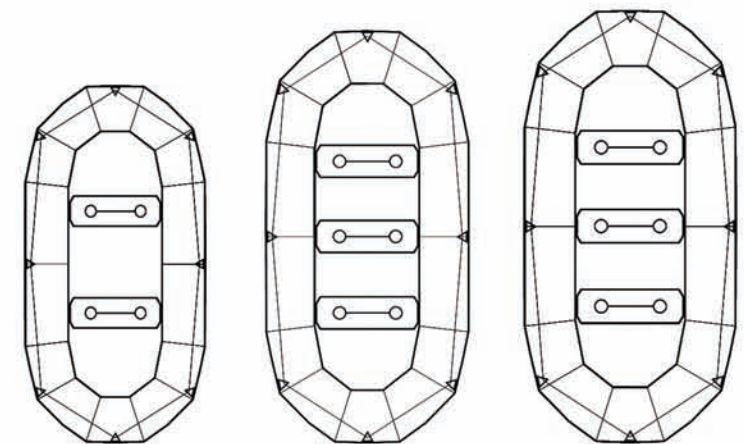

FOCCHI

Rafting Series

FOCCHI 430 rafting

FOCCHI 410
rafting

FOCCHI 430
rafting

Focchi Rafts are designed and tested with the collaboration of the most experienced rafting schools and they are made of the best Hypalon Neoprene coated fabric that guarantee the highest resistance to abrasions

Overall length (cm)	340	407	435
Internal length (cm)	240	307	325
Overall width (cm)	180	194	219
Internal width (cm)	80	94	109
Tubular diameter (cm)	50	50	55
Compartments (n.)	4	4	4
Weight (kg)	40	58	62
Passengers capacity (n.)	4+1	6+1	8+1
Design category	D	D	D